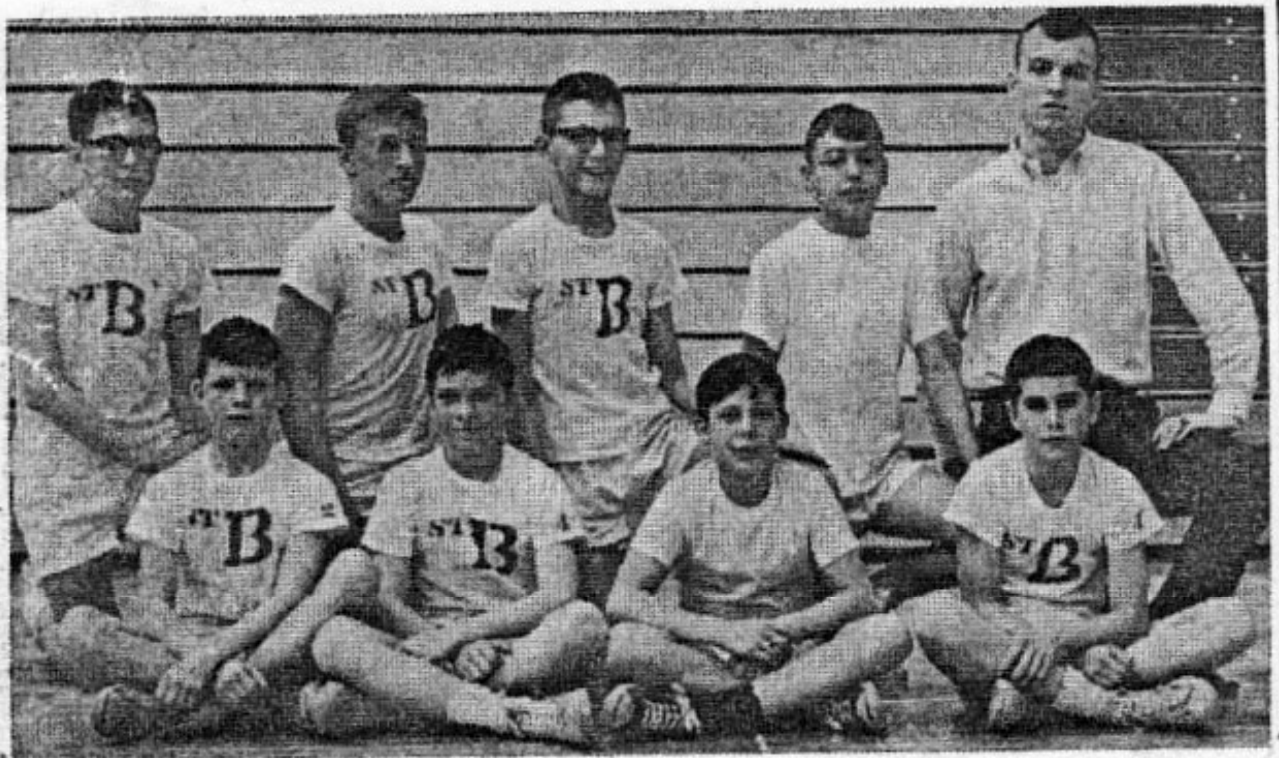

Remember  
this

DAVE?

1964

**RUNNERS UP IN THE NORTH SHORE Cage League** are the members of the St. Bart's team pictured above. From the left, front row, Bill O'Melia, Jim Mitchell, Dave Lofgren, and Bruce Kerber. Back row, Sandy Anderson, Jeff nelius and coach Leon Bissonette.

The entire St. Bart's squad played a good game right down to the bitter end, led by the defensive play of Sandy Anderson and the fine floor play of Bill O'Melia and Jeff Rice.